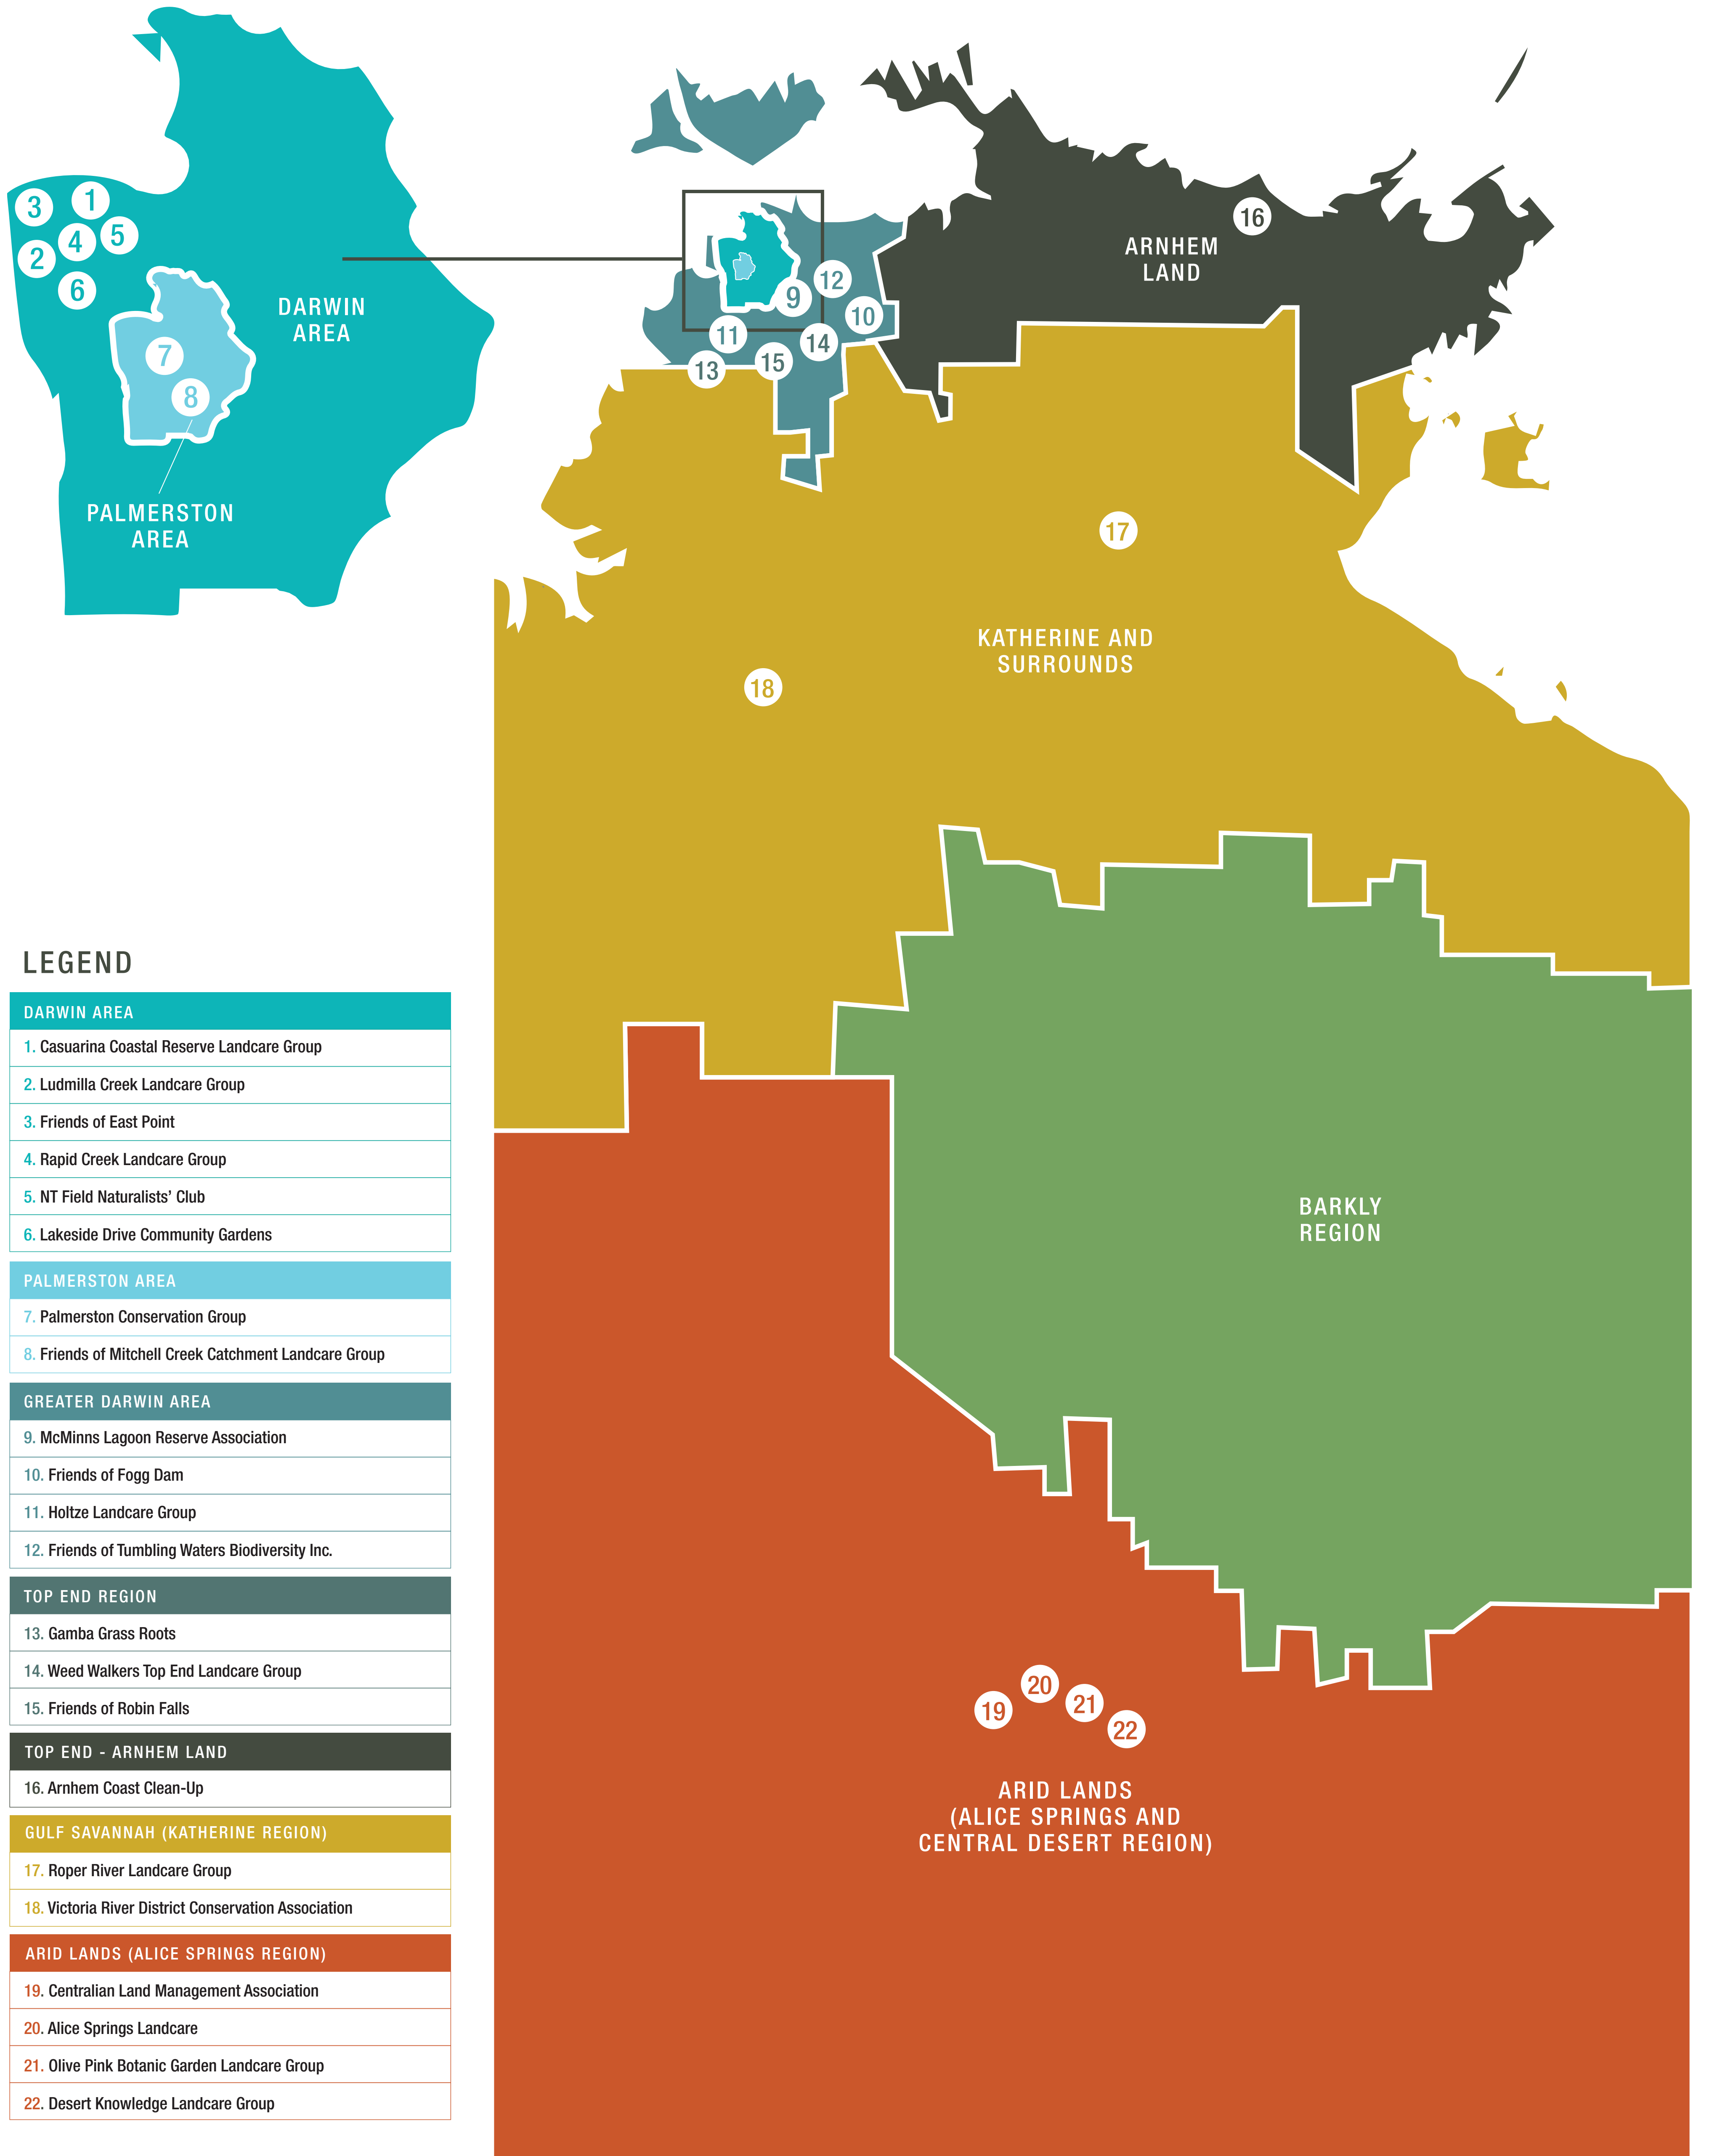

LANDCARE | NT

Find a Landcare group near you

LEGEND

DARWIN AREA	
1.	Casuarina Coastal Reserve Landcare Group
2.	Ludmilla Creek Landcare Group
3.	Friends of East Point
4.	Rapid Creek Landcare Group
5.	NT Field Naturalists' Club
6.	Lakeside Drive Community Gardens
PALMERSTON AREA	
7.	Palmerston Conservation Group
8.	Friends of Mitchell Creek Catchment Landcare Group
GREATER DARWIN AREA	
9.	McMinns Lagoon Reserve Association
10.	Friends of Fogg Dam
11.	Holtze Landcare Group
12.	Friends of Tumbling Waters Biodiversity Inc.
TOP END REGION	
13.	Gamba Grass Roots
14.	Weed Walkers Top End Landcare Group
15.	Friends of Robin Falls
TOP END - ARNHEM LAND	
16.	Arnhem Coast Clean-Up
GULF SAVANNAH (KATHERINE REGION)	
17.	Roper River Landcare Group
18.	Victoria River District Conservation Association
ARID LANDS (ALICE SPRINGS REGION)	
19.	Centralian Land Management Association
20.	Alice Springs Landcare
21.	Olive Pink Botanic Garden Landcare Group
22.	Desert Knowledge Landcare Group