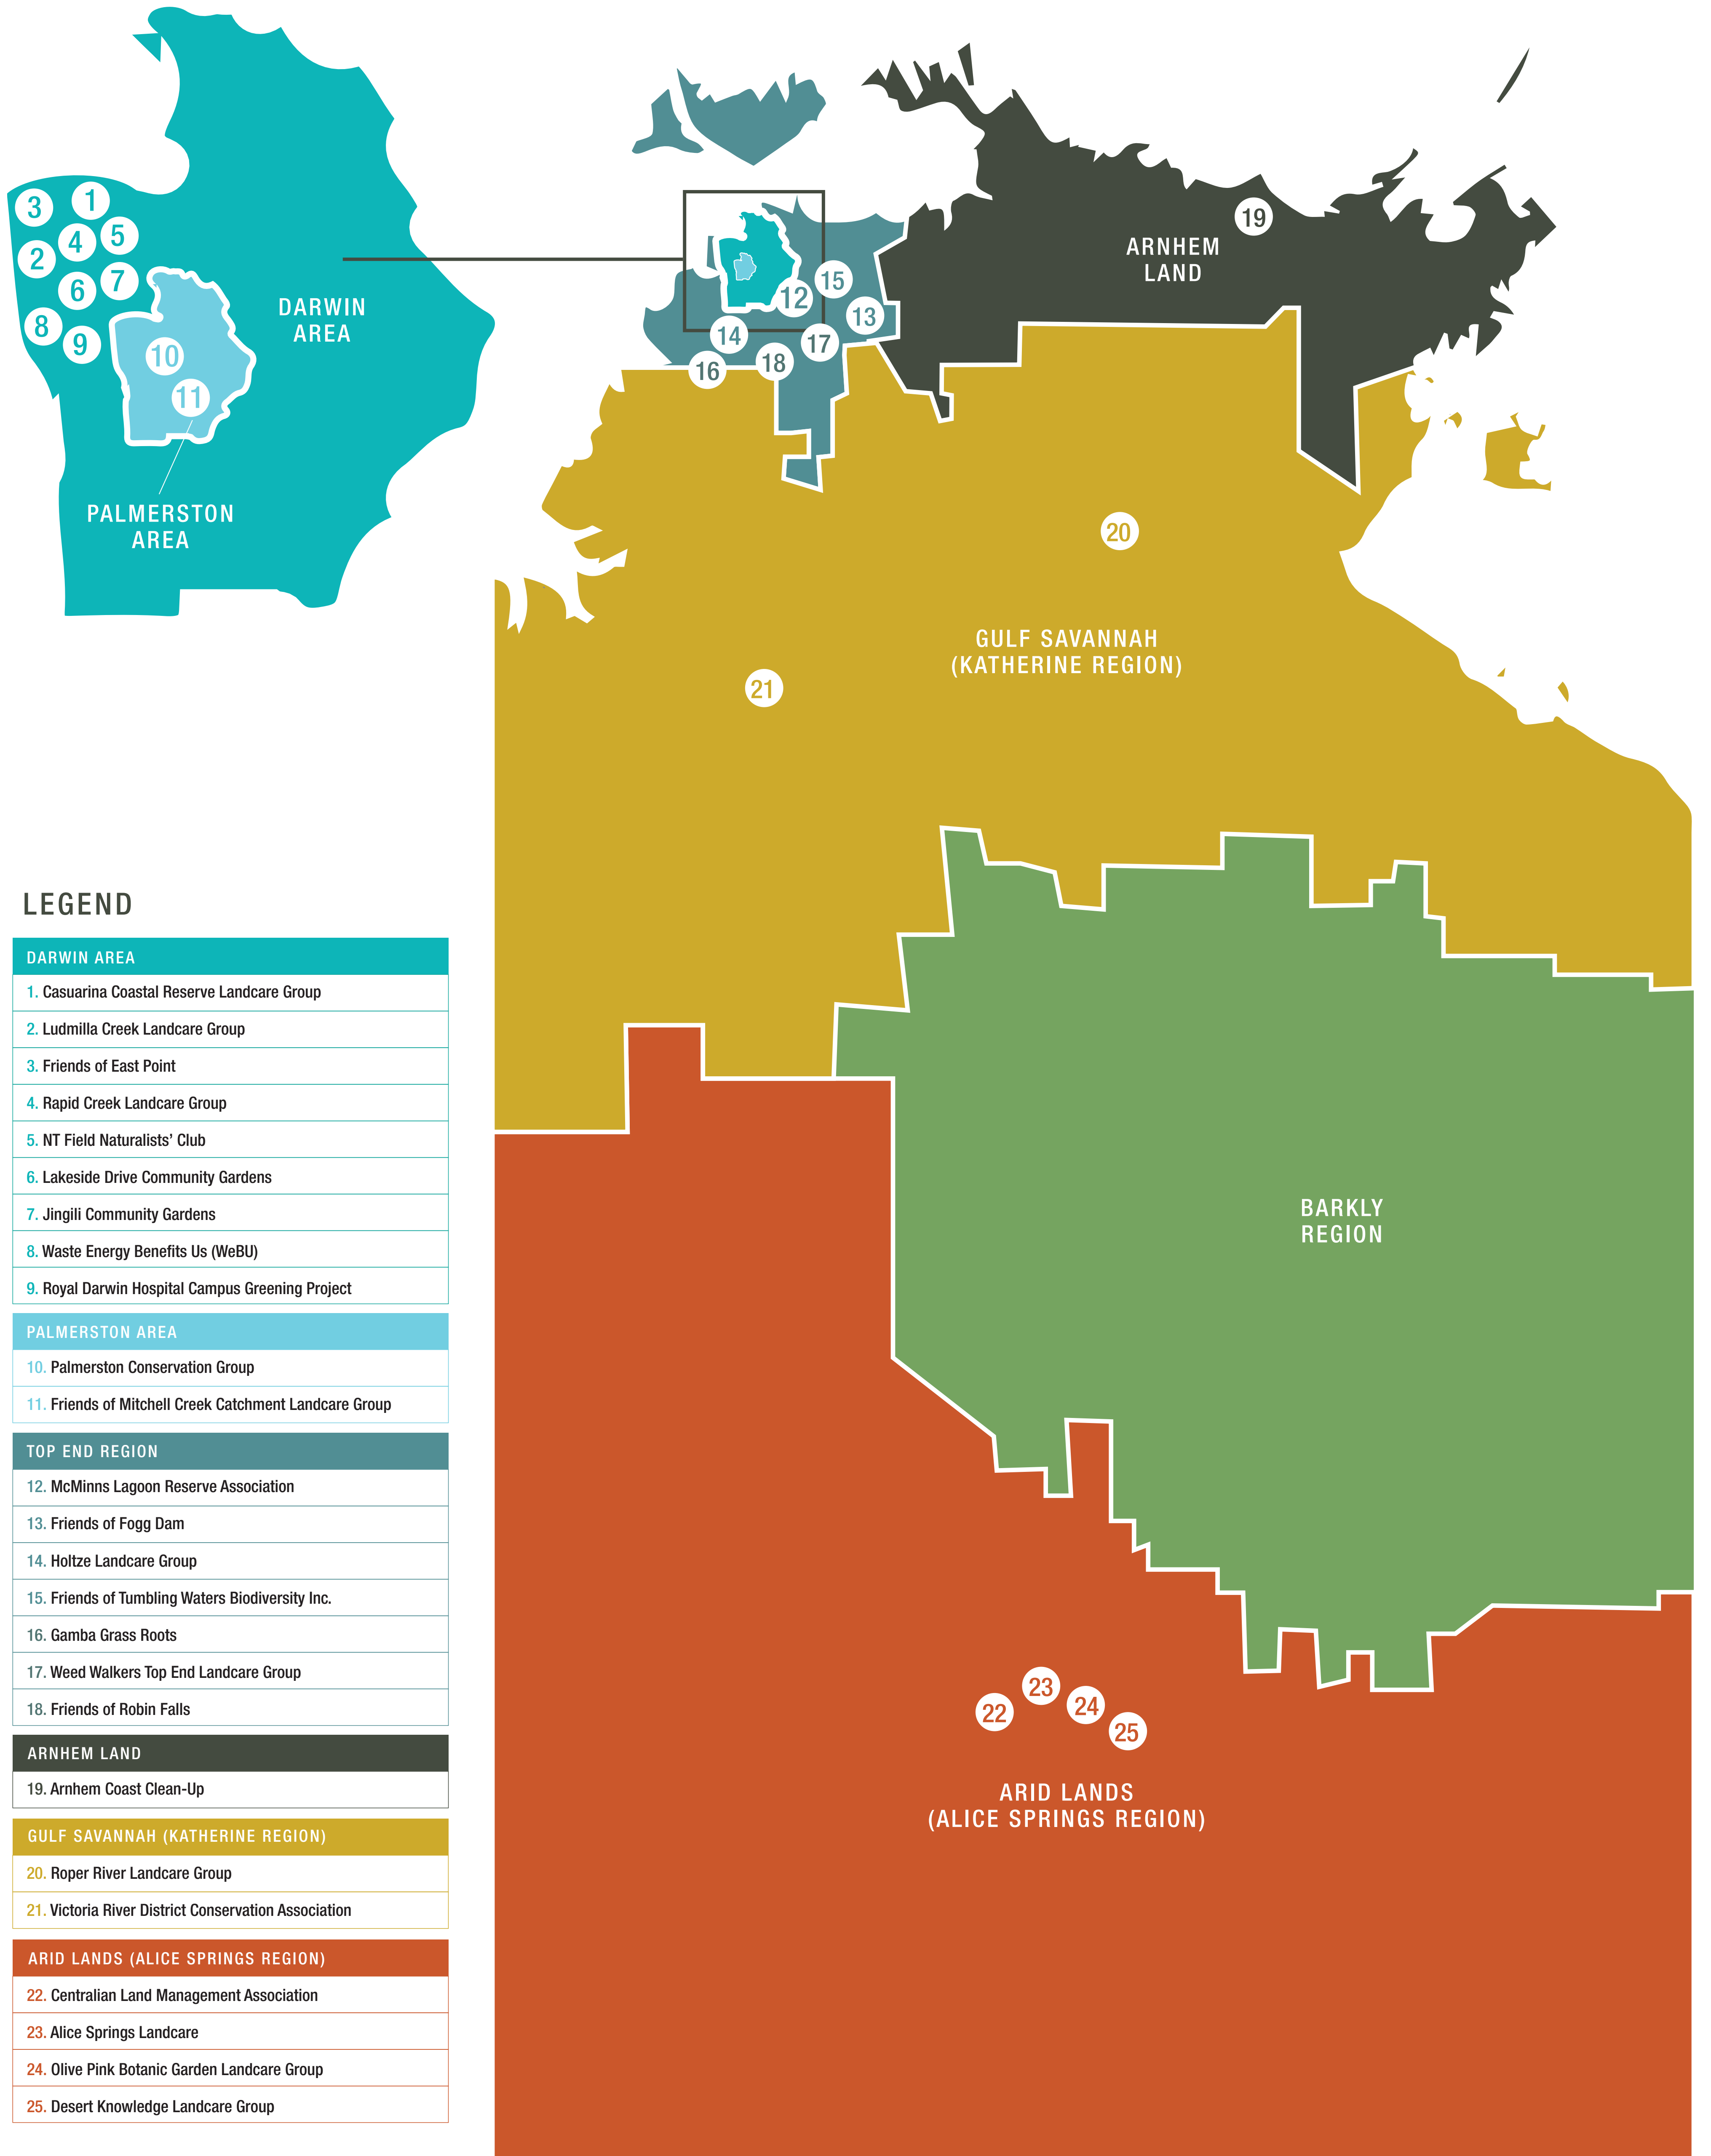

LANDCARE | NT

Find a Landcare group near you

DARWIN AREA

1. Casuarina Coastal Reserve Landcare Group	Deb Hall 0400 546 818 bergshall@gmail.com
2. Ludmilla Creek Landcare Group	Annie Andrews 0428 450 085 ludmillacreek@gmail.com
3. Friends of East Point	Mathias Paul 0456 710 544 m22paul@hotmail.com
4. Rapid Creek Landcare Group	Peter O'Hagan 0401 119 711 info@rapidcreek.org.au
5. NT Field Naturalists' Club	Andrew Bell 0428 882 979 info.fieldnatsnt@gmail.com
6. Lakeside Drive Community Gardens	Nick O'Loughlin ldcgarden@gmail.com
7. Jingili Community Gardens	Natascha Curle 0405 938 984 jingilicommunitygarden@gmail.com
8. Waste Energy Benefits Us (WeBU)	Nick O'Loughlin 0412 947 722 nick@webu.net.au
9. Royal Darwin Hospital Campus Greening Project	Mark deSouza 0428 851 473 mark.desouza@nt.gov.au

LANDCARE | NT

Find a Landcare group near you

LEGEND

DARWIN AREA
1. Casuarina Coastal Reserve Landcare Group
2. Ludmilla Creek Landcare Group
3. Friends of East Point
4. Rapid Creek Landcare Group
5. NT Field Naturalists' Club
6. Lakeside Drive Community Gardens
7. Jingili Community Gardens
8. Waste Energy Benefits Us (WeBU)
9. Royal Darwin Hospital Campus Greening Project
PALMERSTON AREA
10. Palmerston Conservation Group
11. Friends of Mitchell Creek Catchment Landcare Group
TOP END REGION
12. McMinns Lagoon Reserve Association
13. Friends of Fogg Dam
14. Holtze Landcare Group
15. Friends of Tumbling Waters Biodiversity Inc.
16. Gamba Grass Roots
17. Weed Walkers Top End Landcare Group
18. Friends of Robin Falls
ARNHEM LAND
19. Arnhem Coast Clean-Up
GULF SAVANNAH (KATHERINE REGION)
20. Roper River Landcare Group
21. Victoria River District Conservation Association
ARID LANDS (ALICE SPRINGS REGION)
22. Centralian Land Management Association
23. Alice Springs Landcare
24. Olive Pink Botanic Garden Landcare Group
25. Desert Knowledge Landcare Group