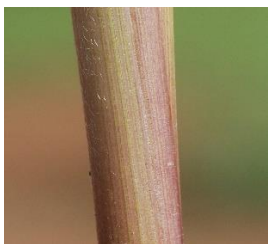

Broad-bladed grasses of Casuarina Coastal Reserve

Kym Brennan 2020

Andropogon gayanus
Gamba Grass
 tall perennial
 dense soft hair
 on leaves and stems

Mnesithea rottboellioides
native
 tall perennial
 pseudo-petiolate

Rottboellia cochinchinensis
Itch Grass
 tall annual
 stiff prickly hairs
 on lower stems
 leaves scabrid

Megathrysis maximus
Guinea Grass
 tall perennial
 midrib not white

Cenchrus pedicellatus
Mission Grass
 tall annual
 white head
 young stems reddish

Cenchrus polystachios
Mission Grass
 tall perennial
 green head