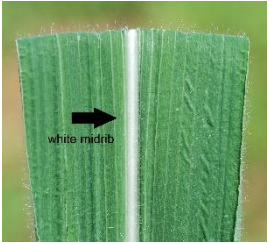

Broad-bladed grasses of Casuarina Coastal Reserve

Kym Brennan 2020

Andropogon gayanus
Gamba Grass
 tall perennial
 dense soft hair
 on leaves and stems

Mnesithea rottboellioides
native
 tall perennial
 pseudo-petiolate

Rottboellia cochinchinensis
Itch Grass
 tall annual
 stiff prickly hairs
 on lower stems
 leaves scabrid

Megathrysis maximus
Guinea Grass
 tall perennial
 midrib not white

Cenchrus pedicellatus
Mission Grass
 tall annual
 white head
 young stems reddish

Cenchrus polystachios
Mission Grass
 tall perennial
 green head