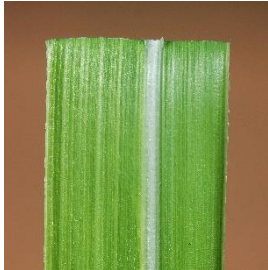

Broad-bladed grasses of Casuarina Coastal Reserve

Kym Brennan 2020

Andropogon gayanus
Gamba Grass
 tall perennial
 dense soft hair
 on leaves and stems

Mnesithea rottboellioides
native
 tall perennial
 pseudo-petiolate

Rottboellia cochinchinensis
Itch Grass
 tall annual
 stiff prickly hairs
 on lower stems
 leaves scabrid

Megathrysis maximus
Guinea Grass
 tall perennial
 midrib not white

Cenchrus pedicellatus
Mission Grass
 tall annual
 white head
 young stems reddish

Cenchrus polystachios
Mission Grass
 tall perennial
 green head